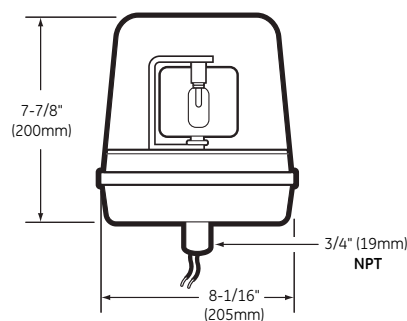

CSA Certified for:

Class	Division	Group	Temperature Code
I	2	A, B, C, D	T1 (450°C, 852°F)
II	2	F, G	T6 (85°C, 185°F)
III	1	---	T6 (85°C, 185°F)

NOTE: Unit can be mounted on WBR or CBR bracket in non-Division 2 locations.

Standard Features

- CSA listed for Division 2 hazardous locations
- Supplied in CSA certified NEMA 4X enclosure
- 120VAC, 60 Hz.
- 3/4" conduit mounting
- For indoor or outdoor (weatherproof) applications (-35 to +66°C)
- Choice of six Lexan® lens colours

Applications

The 58 Series rotating beacon is ideally suited for applications where high ambient noise levels make audible signals difficult to hear or other types of visual signals (strobes or flashing lights) hard to distinguish. The 58 series has been designed for indoor, outdoor (weatherproof) and NEMA 4X installations. For outdoor (weatherproof) applications the unit must be conduit mounted with dome facing up. The base mounts on a 3/4" (19) NPT conduit. The Lexan® Lens dome is available in 6 colours: Red, Amber, Blue, Green, Magenta and Clear.

Installation and Mounting